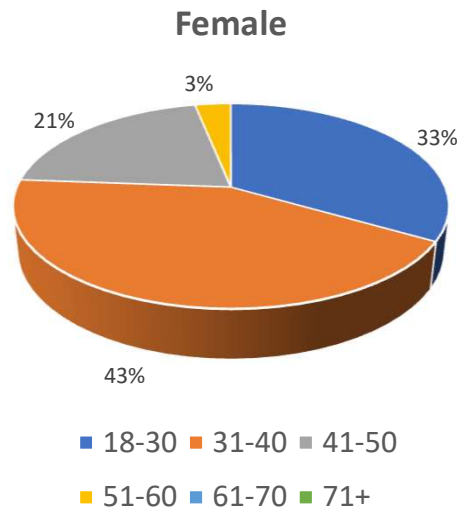

Age Ranges

	<u>Commissioned</u>		<u>Professional</u>		<u>Total</u>
	<u>Male</u>	<u>Female</u>	<u>Male</u>	<u>Female</u>	
18-30	114	21	19	36	190
31-40	110	27	6	40	183
41-50	88	13	5	22	128
51-60	21	2	5	28	56
61-70	1	0	0	5	6
71+	0	0	0	0	0
					563

Commissioned