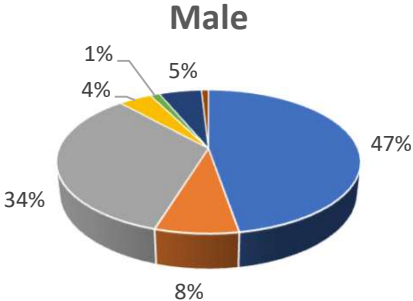

Ethnicity

	Commissioned		Professional		Total
	Male	Female	Male	Female	
Caucasian	158	21	18	55	252
African American	25	8	3	14	50
Hispanic	112	25	9	47	193
Asian	14	0	1	6	21
Amer Ind/Alask Nat	0	1	0	0	1
Nat Haw/Pac Island	4	3	0	1	8
2 or More	18	4	3	6	31
Unknown	3	1	1	2	7
					563

Commissioned

- Caucasian
- African American
- Hispanic
- Asian
- Amer Ind/Alask Nat
- Nat Haw/Pac Island
- 2 or More
- Unknown

- Caucasian
- African American
- Hispanic
- Asian
- Amer Ind/Alask Nat
- Nat Haw/Pac Island
- 2 or More
- Unknown