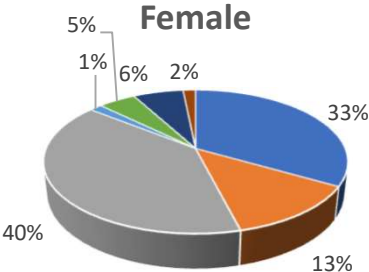

Ethnicity

	Commissioned		Professional		Total
	Male	Female	Male	Female	
Caucasian	158	21	18	55	252
African American	25	8	3	14	50
Hispanic	112	25	9	47	193
Asian	14	0	1	6	21
Amer Ind/Alask Nat	0	1	0	0	1
Nat Haw/Pac Island	4	3	0	1	8
2 or More	18	4	3	6	31
Unknown	3	1	1	2	7
					563

Commissioned

- Caucasian
- African American
- Hispanic
- Asian
- Amer Ind/Alask Nat
- Nat Haw/Pac Island
- 2 or More
- Unknown

- Caucasian
- African American
- Hispanic
- Asian
- Amer Ind/Alask Nat
- Nat Haw/Pac Island
- 2 or More
- Unknown