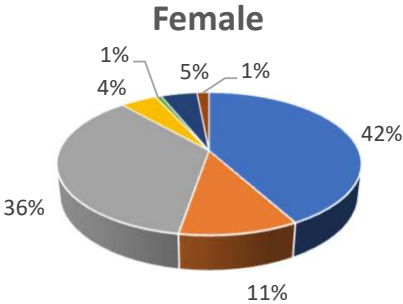

Professional

- Caucasian
- African American
- Hispanic
- Asian
- Amer Ind/Alask Nat
- Nat Haw/Pac Island
- 2 or More
- Unknown

- Caucasian
- African American
- Hispanic
- Asian
- Amer Ind/Alask Nat
- Nat Haw/Pac Island
- 2 or More
- Unknown