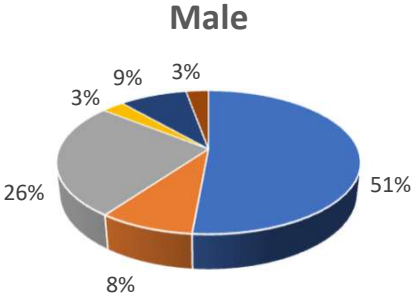

Professional

- Caucasian
- African American
- Hispanic
- Asian
- Amer Ind/Alask Nat
- Nat Haw/Pac Island
- 2 or More
- Unknown

- Caucasian
- African American
- Hispanic
- Asian
- Amer Ind/Alask Nat
- Nat Haw/Pac Island
- 2 or More
- Unknown