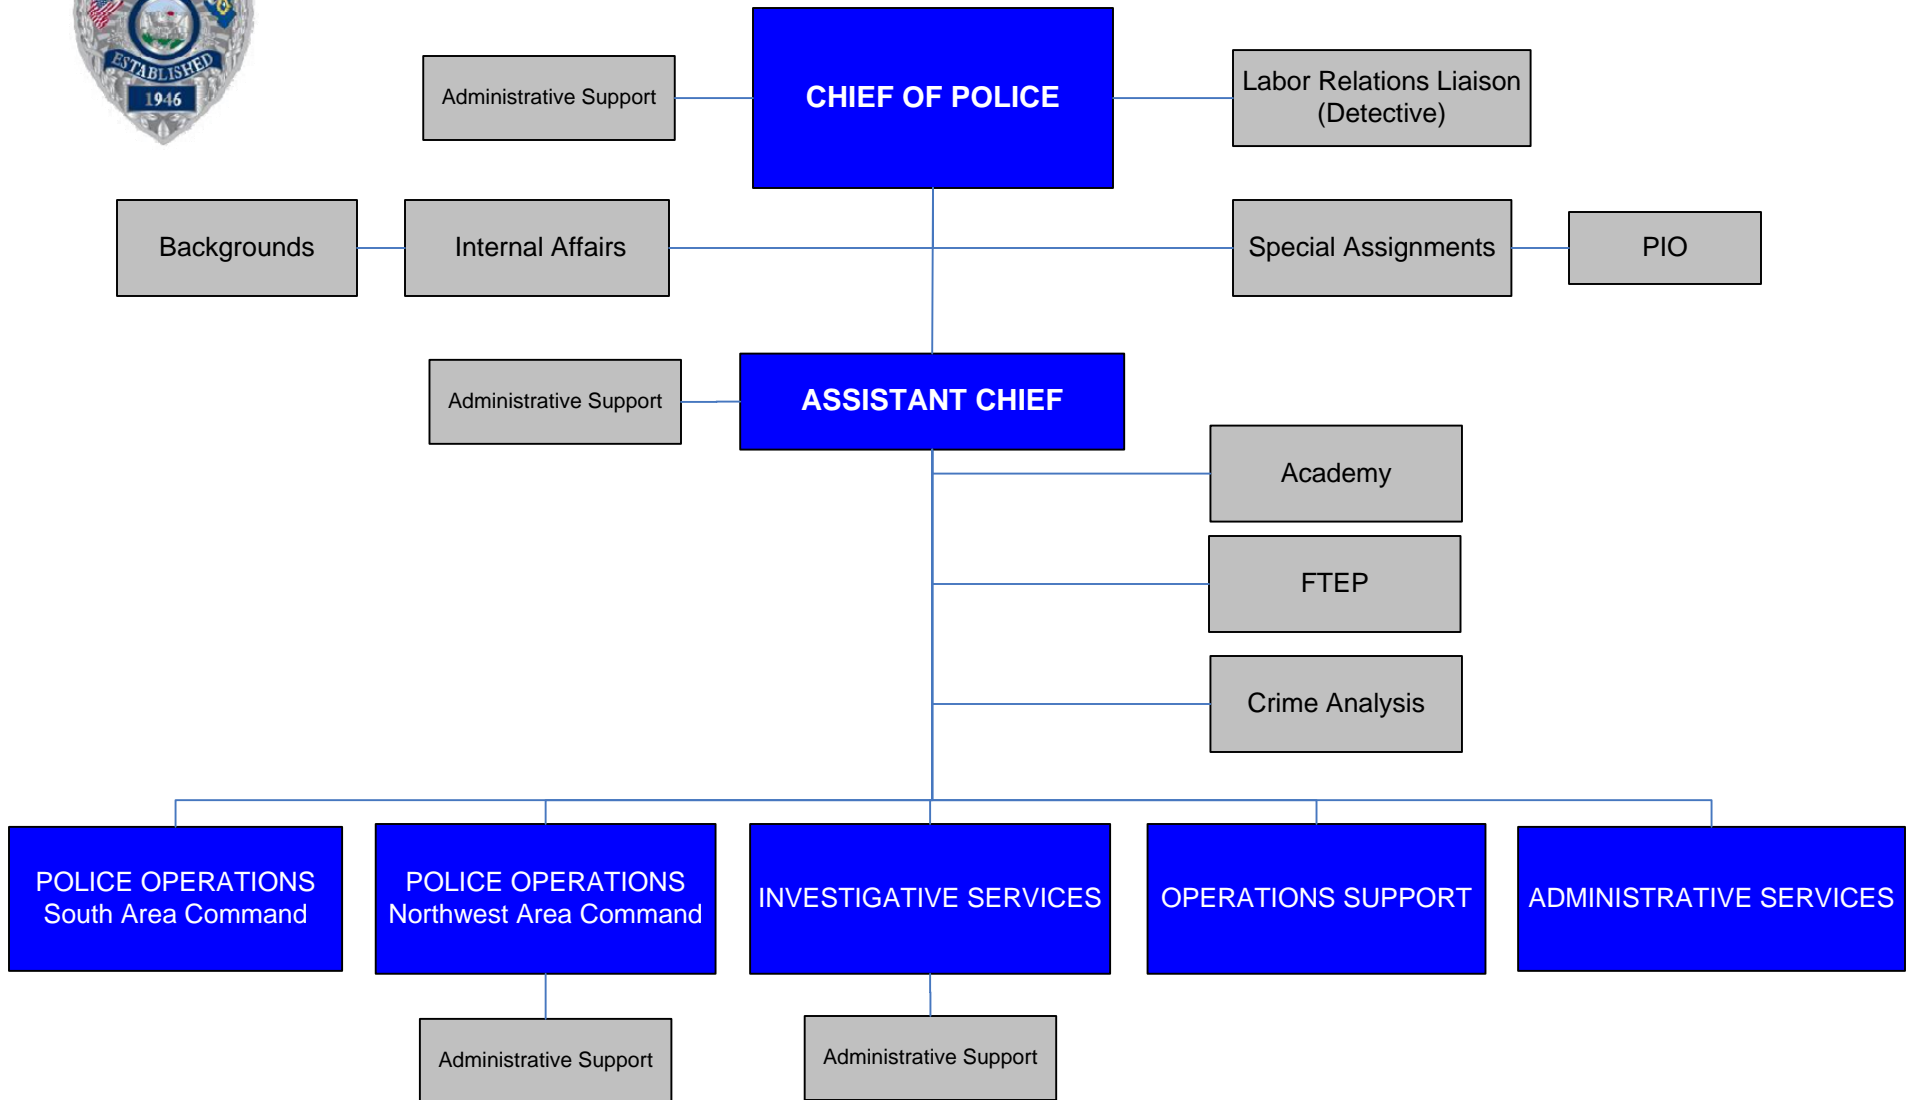

NORTH LAS VEGAS POLICE DEPARTMENT

DEPARTMENT COMMAND STRUCTURE

NORTH LAS VEGAS POLICE DEPARTMENT

OPERATIONS COMMAND STRUCTURE

NORTH LAS VEGAS POLICE DEPARTMENT

INVESTIGATIVE SERVICES COMMAND STRUCTURE

NORTH LAS VEGAS POLICE DEPARTMENT

OPERATIONS SUPPORT COMMAND STRUCTURE

NORTH LAS VEGAS POLICE DEPARTMENT

ADMINISTRATIVE SERVICES COMMAND STRUCTURE

ADMINISTRATIVE SERVICES COMMAND