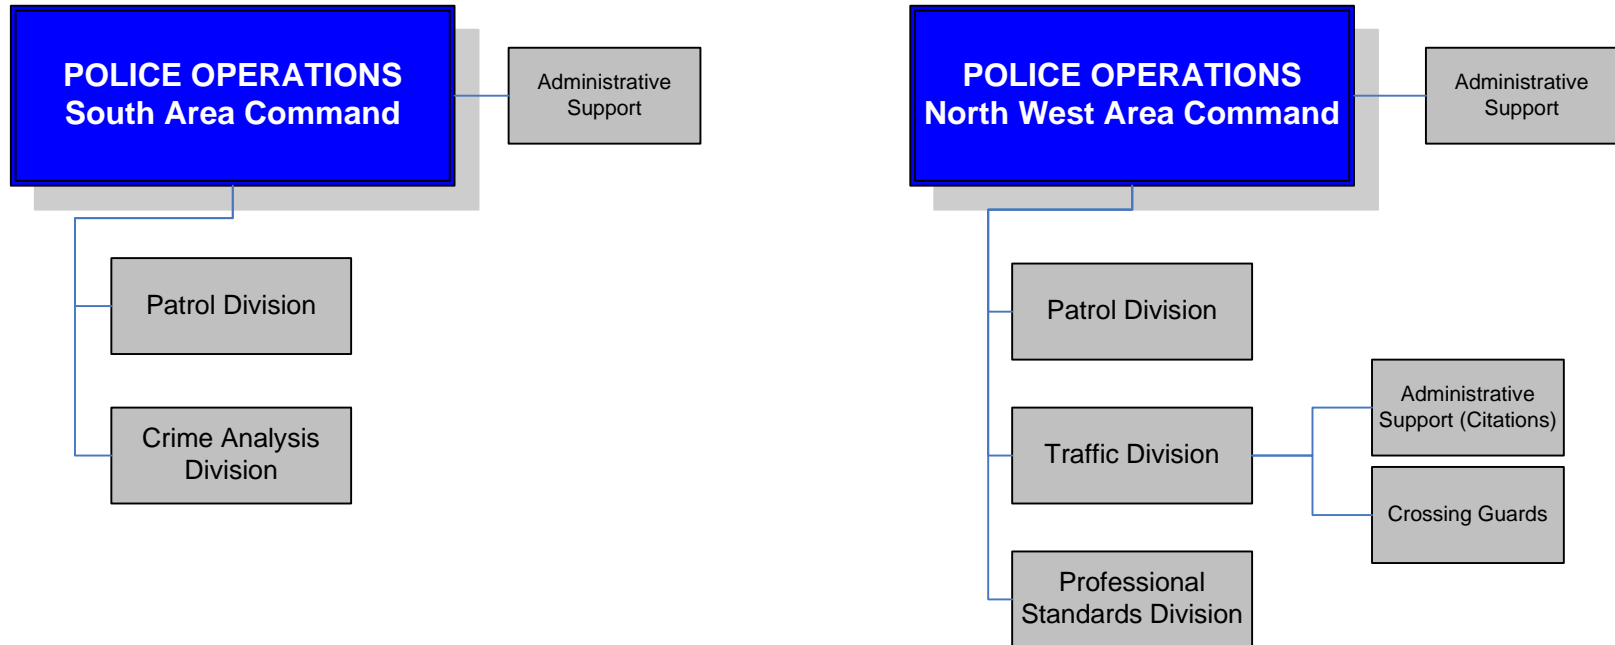

NORTH LAS VEGAS POLICE DEPARTMENT

DEPARTMENT COMMAND STRUCTURE

August 2014

NORTH LAS VEGAS POLICE DEPARTMENT

OFFICE OF THE CHIEF COMMAND STRUCTURE

August 2014

NORTH LAS VEGAS POLICE DEPARTMENT

OPERATIONS COMMAND STRUCTURE

August 2014

NORTH LAS VEGAS POLICE DEPARTMENT

INVESTIGATIVE SERVICES COMMAND STRUCTURE

August 2014

NORTH LAS VEGAS POLICE DEPARTMENT

DETENTION COMMAND STRUCTURE

August 2014

NORTH LAS VEGAS POLICE DEPARTMENT

ADMINISTRATIVE SERVICES COMMAND STRUCTURE

August 2014

ADMINISTRATIVE SERVICES COMMAND