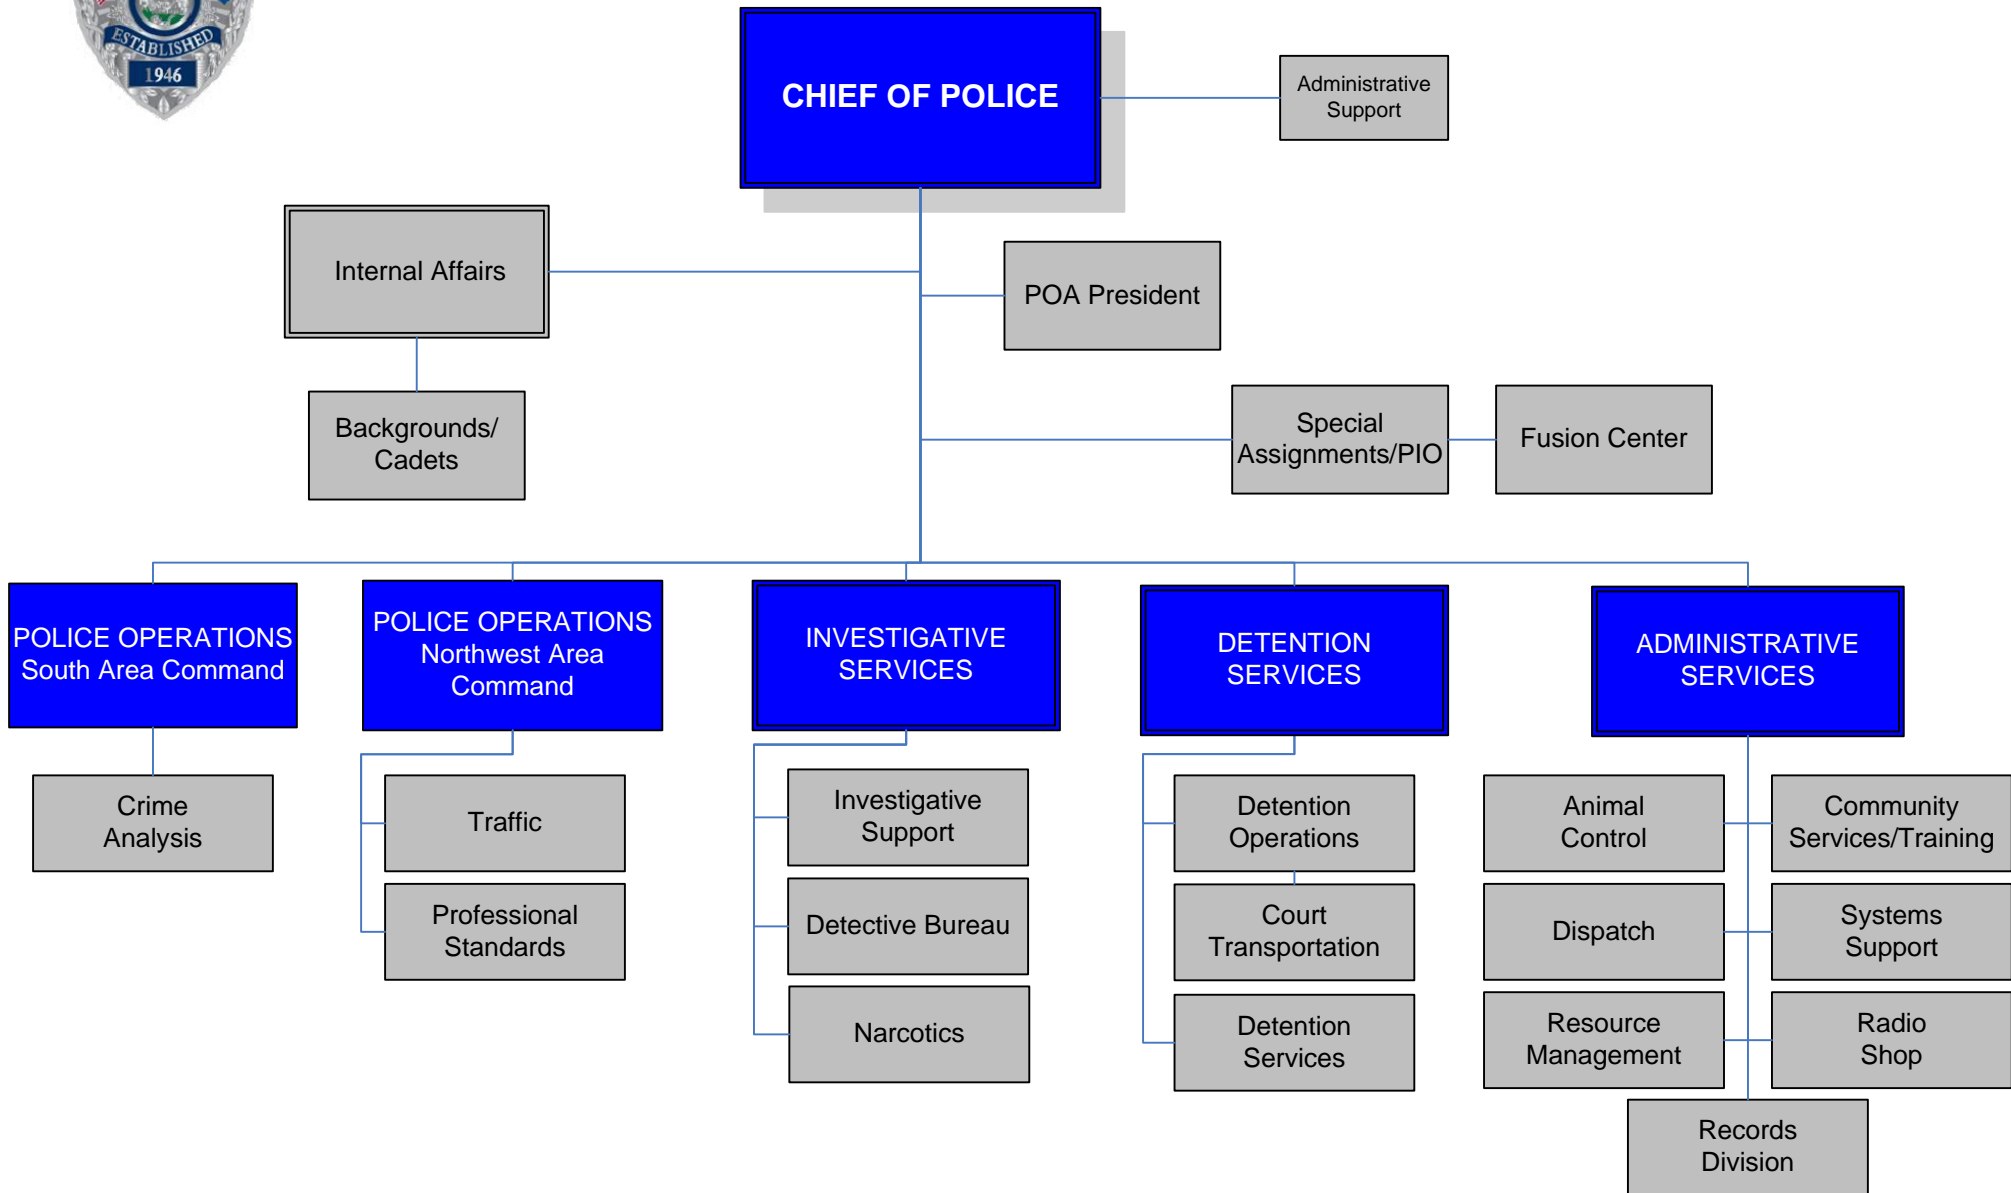

NORTH LAS VEGAS POLICE DEPARTMENT

DEPARTMENT COMMAND STRUCTURE

August 2014

NORTH LAS VEGAS POLICE DEPARTMENT

OFFICE OF THE CHIEF COMMAND STRUCTURE

August 2014

NORTH LAS VEGAS POLICE DEPARTMENT

OPERATIONS COMMAND STRUCTURE

August 2014

NORTH LAS VEGAS POLICE DEPARTMENT

INVESTIGATIVE SERVICES COMMAND STRUCTURE

August 2014

NORTH LAS VEGAS POLICE DEPARTMENT

DETENTION COMMAND STRUCTURE

August 2014

NORTH LAS VEGAS POLICE DEPARTMENT

ADMINISTRATIVE SERVICES COMMAND STRUCTURE

August 2014

ADMINISTRATIVE SERVICES COMMAND