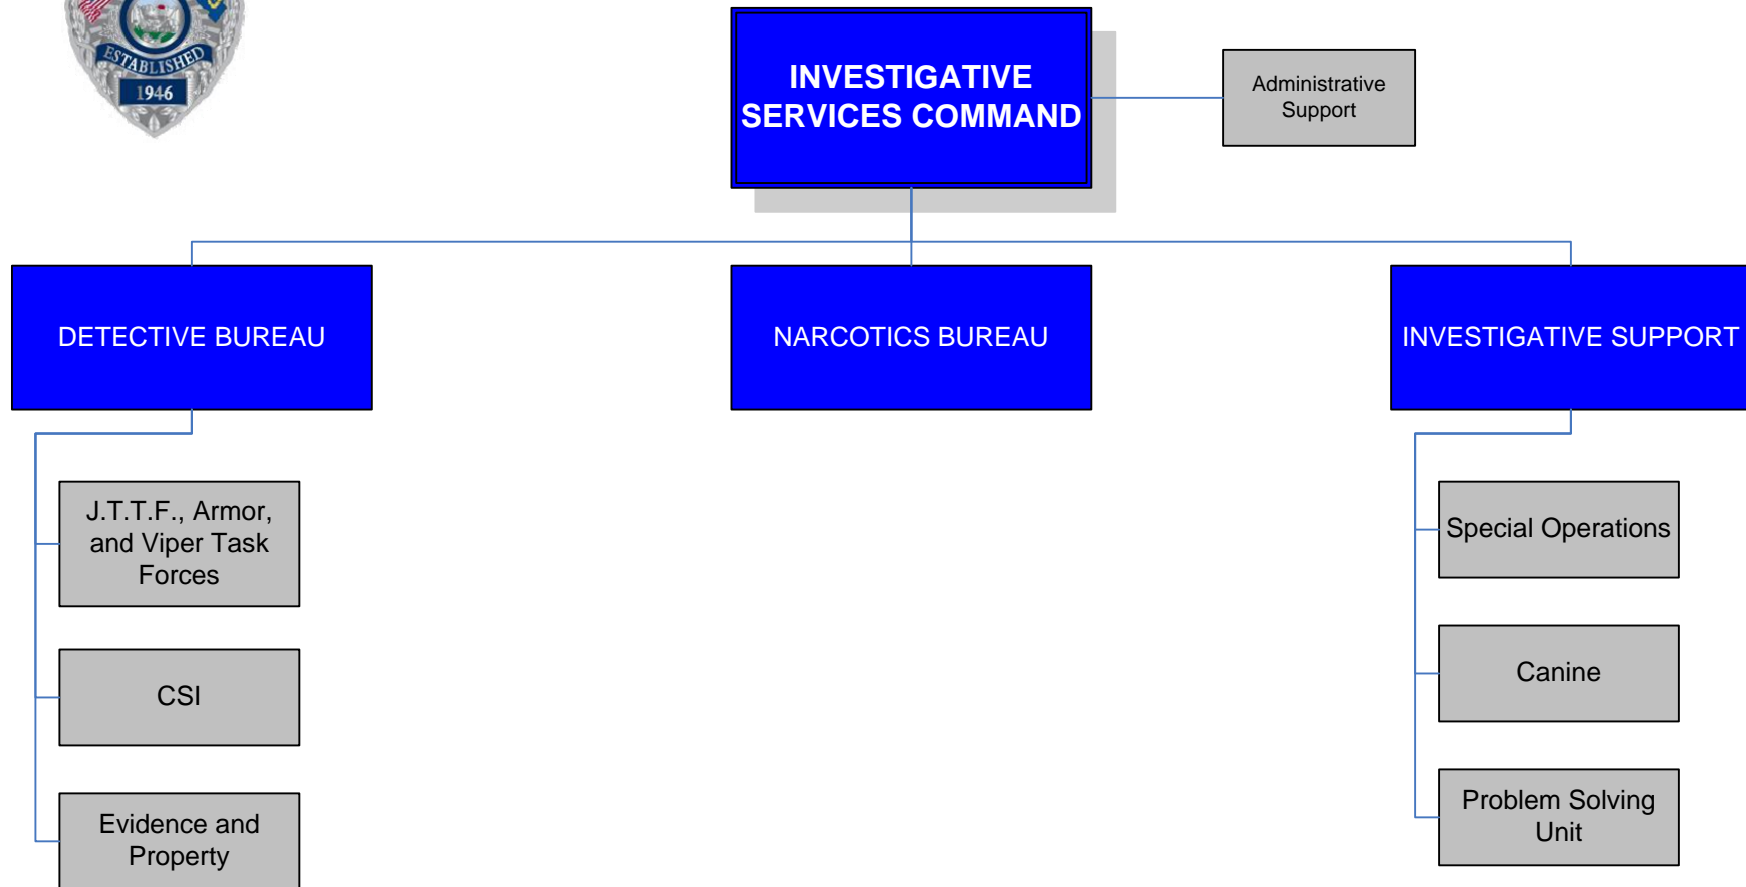

NORTH LAS VEGAS POLICE DEPARTMENT

DEPARTMENT COMMAND STRUCTURE

August 2014

NORTH LAS VEGAS POLICE DEPARTMENT

OFFICE OF THE CHIEF COMMAND STRUCTURE

August 2014

NORTH LAS VEGAS POLICE DEPARTMENT

OPERATIONS COMMAND STRUCTURE

August 2014

NORTH LAS VEGAS POLICE DEPARTMENT

INVESTIGATIVE SERVICES COMMAND STRUCTURE

August 2014

NORTH LAS VEGAS POLICE DEPARTMENT

DETENTION COMMAND STRUCTURE

August 2014

NORTH LAS VEGAS POLICE DEPARTMENT

ADMINISTRATIVE SERVICES COMMAND STRUCTURE

August 2014

ADMINISTRATIVE SERVICES COMMAND