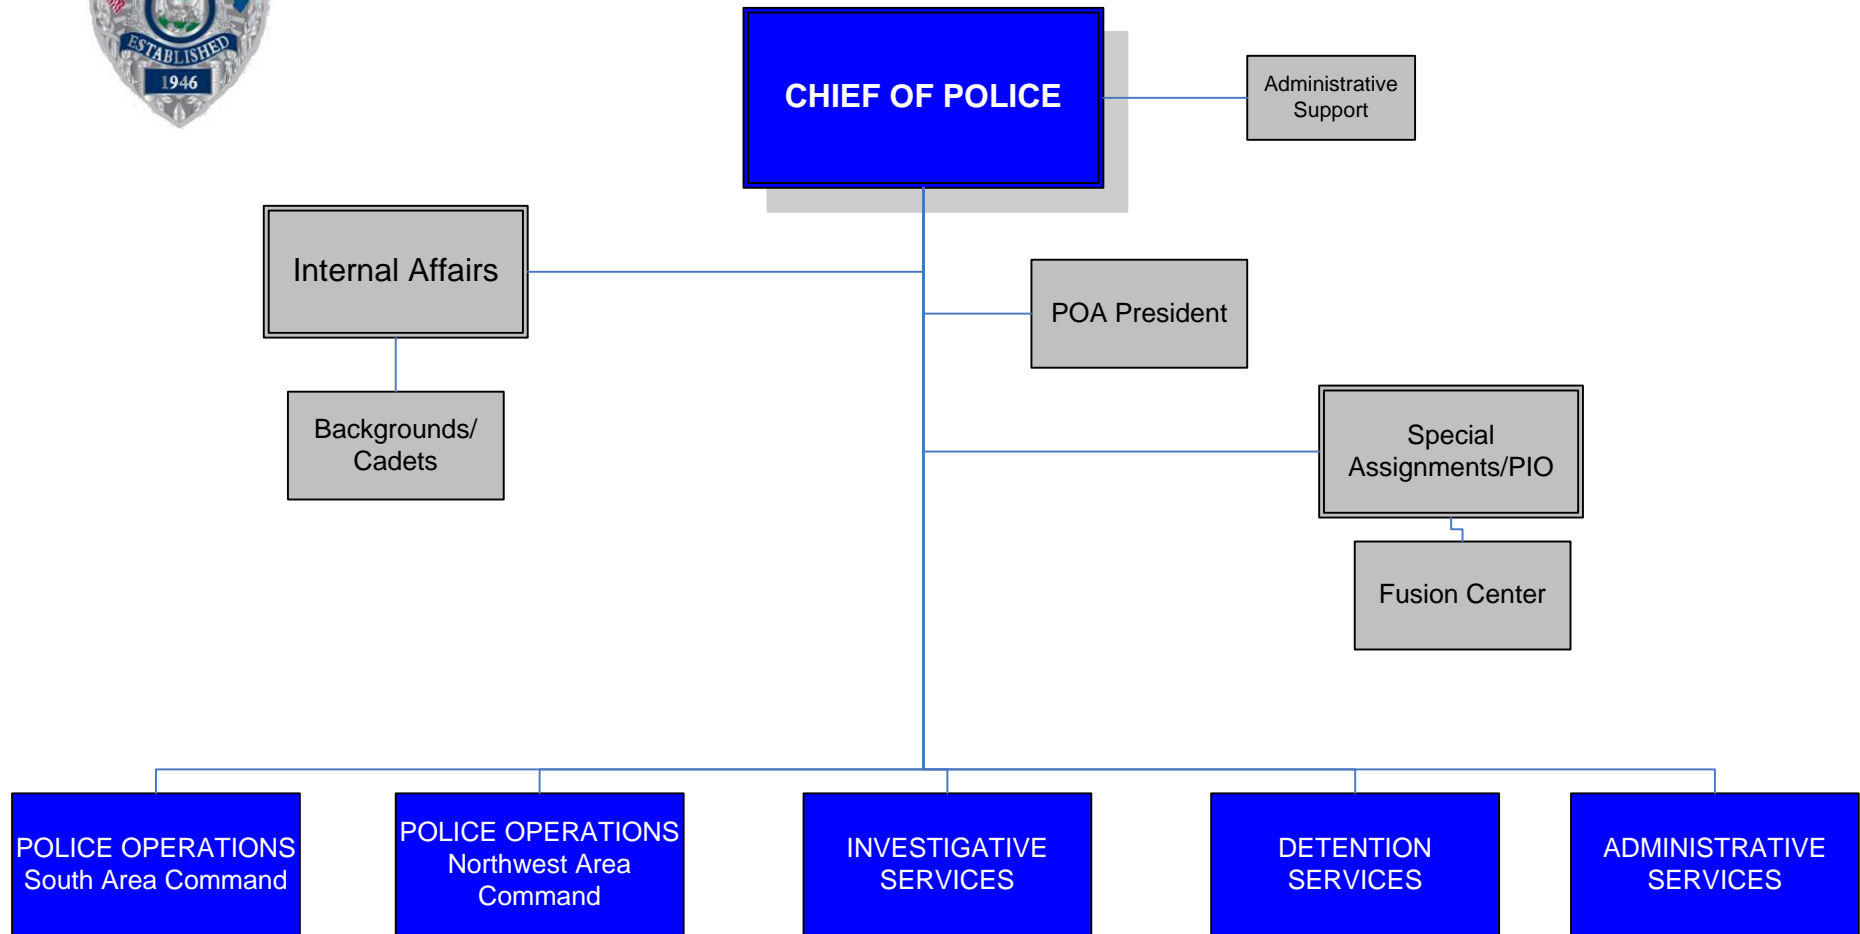

NORTH LAS VEGAS POLICE DEPARTMENT

DEPARTMENT COMMAND STRUCTURE

August 2014

NORTH LAS VEGAS POLICE DEPARTMENT

OFFICE OF THE CHIEF COMMAND STRUCTURE

August 2014

NORTH LAS VEGAS POLICE DEPARTMENT

OPERATIONS COMMAND STRUCTURE

August 2014

NORTH LAS VEGAS POLICE DEPARTMENT

INVESTIGATIVE SERVICES COMMAND STRUCTURE

August 2014

NORTH LAS VEGAS POLICE DEPARTMENT

DETENTION COMMAND STRUCTURE

August 2014

NORTH LAS VEGAS POLICE DEPARTMENT

ADMINISTRATIVE SERVICES COMMAND STRUCTURE

August 2014

ADMINISTRATIVE SERVICES COMMAND