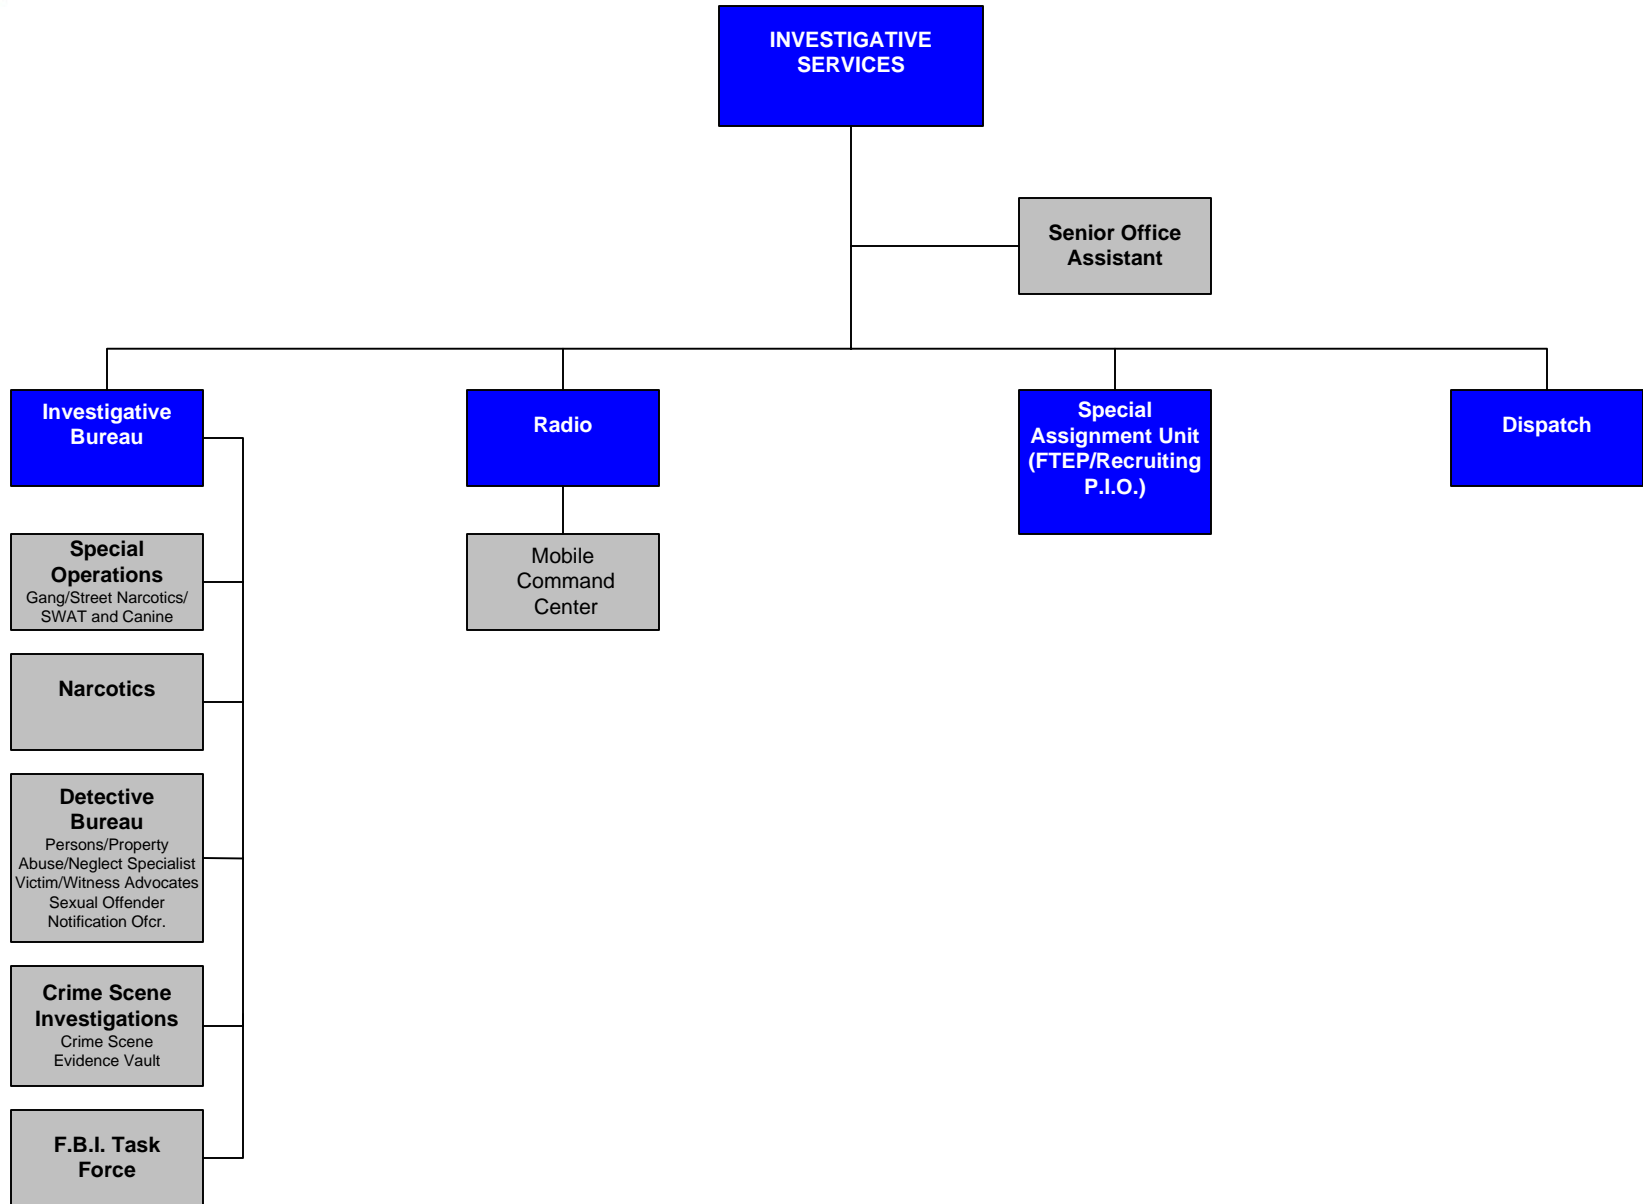

NORTH LAS VEGAS POLICE DEPARTMENT

DEPARTMENT COMMAND STRUCTURE

Effective 11/25/08

NORTH LAS VEGAS POLICE DEPARTMENT

DEPARTMENT COMMAND STRUCTURE

Effective 06/02/08

NORTH LAS VEGAS POLICE DEPARTMENT

DEPARTMENT COMMAND STRUCTURE

Effective 11/25/08

NORTH LAS VEGAS POLICE DEPARTMENT

DEPARTMENT COMMAND STRUCTURE

Effective 06/02/08

NORTH LAS VEGAS POLICE DEPARTMENT

DEPARTMENT COMMAND STRUCTURE

Effective 06/02/08

NORTH LAS VEGAS POLICE DEPARTMENT

DEPARTMENT COMMAND STRUCTURE

Effective 11/25/08

NORTH LAS VEGAS POLICE DEPARTMENT

DEPARTMENT COMMAND STRUCTURE

Effective 11/25/08

NORTH LAS VEGAS POLICE DEPARTMENT

DEPARTMENT COMMAND STRUCTURE

Effective 11/25/08