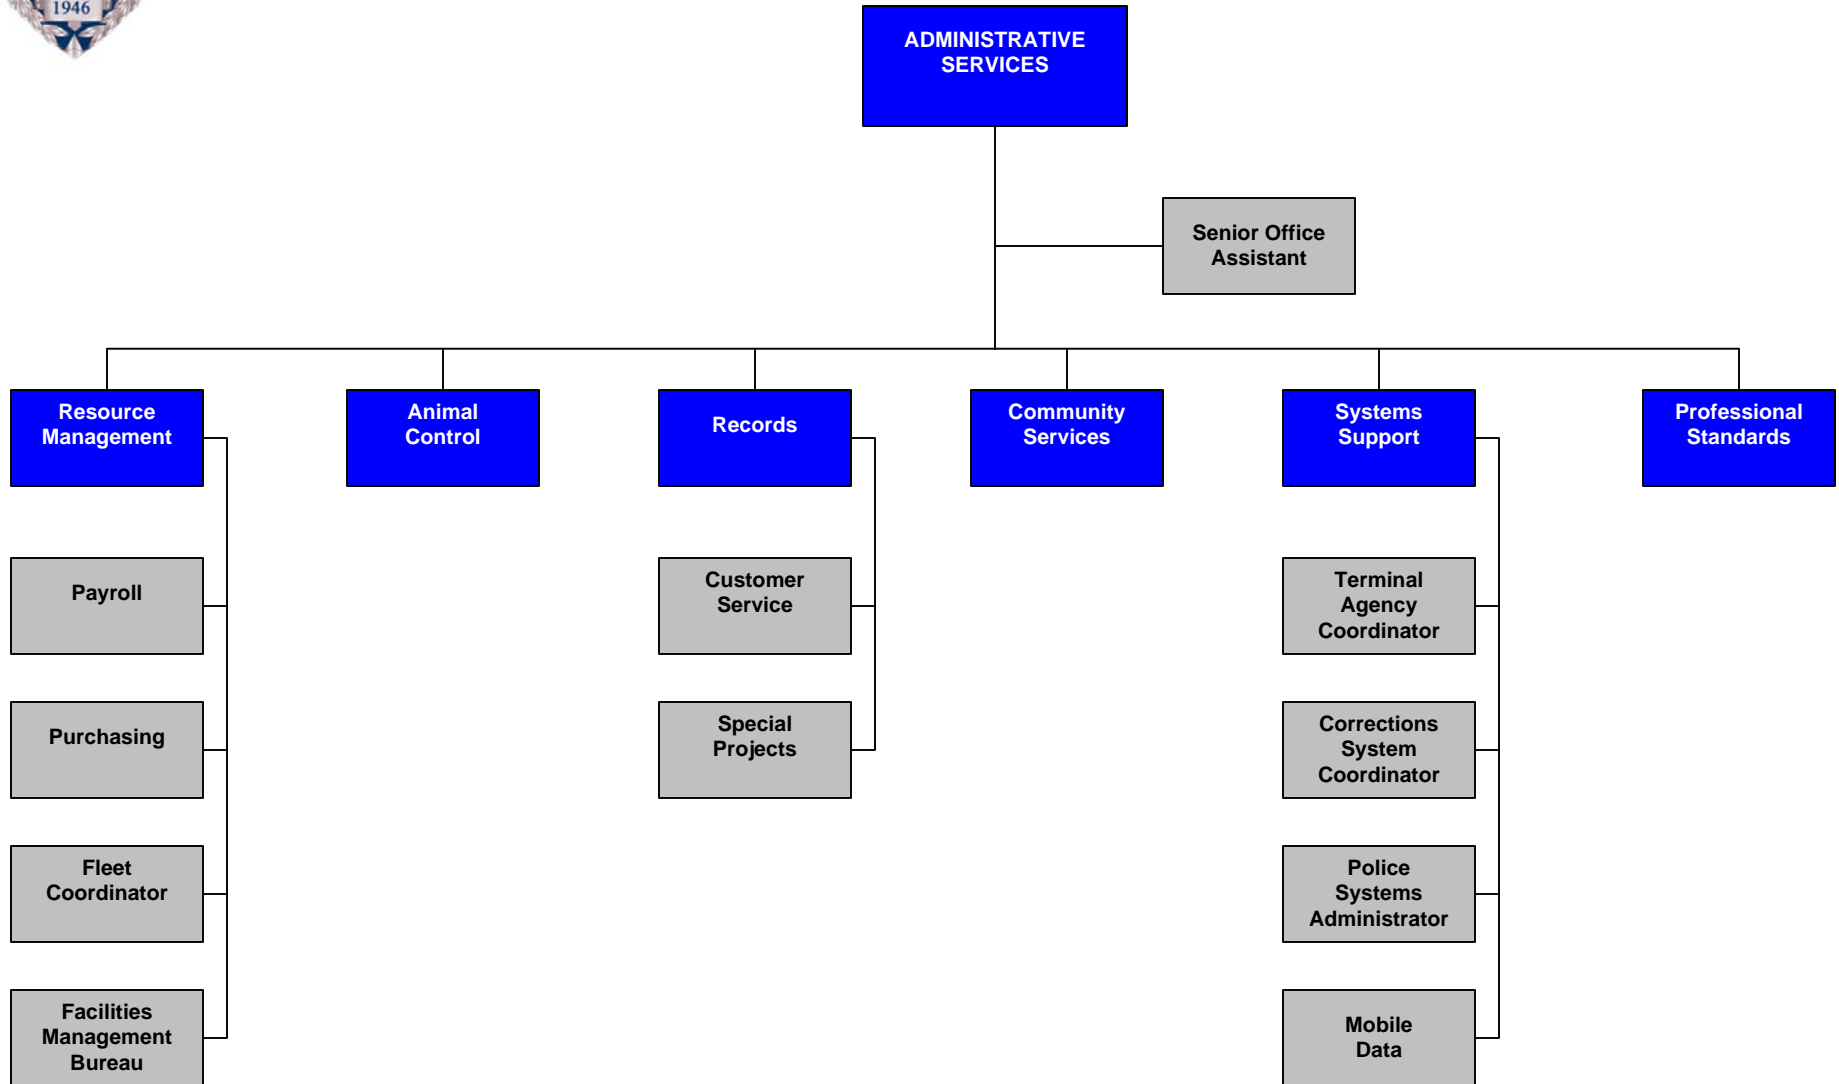

Effective 11/25/08

NORTH LAS VEGAS POLICE DEPARTMENT

DEPARTMENT COMMAND STRUCTURE

Effective 06/02/08

NORTH LAS VEGAS POLICE DEPARTMENT

DEPARTMENT COMMAND STRUCTURE

Effective 06/02/08

NORTH LAS VEGAS POLICE DEPARTMENT

DEPARTMENT COMMAND STRUCTURE

Effective 11/25/08

NORTH LAS VEGAS POLICE DEPARTMENT

DEPARTMENT COMMAND STRUCTURE

Effective 11/25/08

NORTH LAS VEGAS POLICE DEPARTMENT

DEPARTMENT COMMAND STRUCTURE

Effective 11/25/08