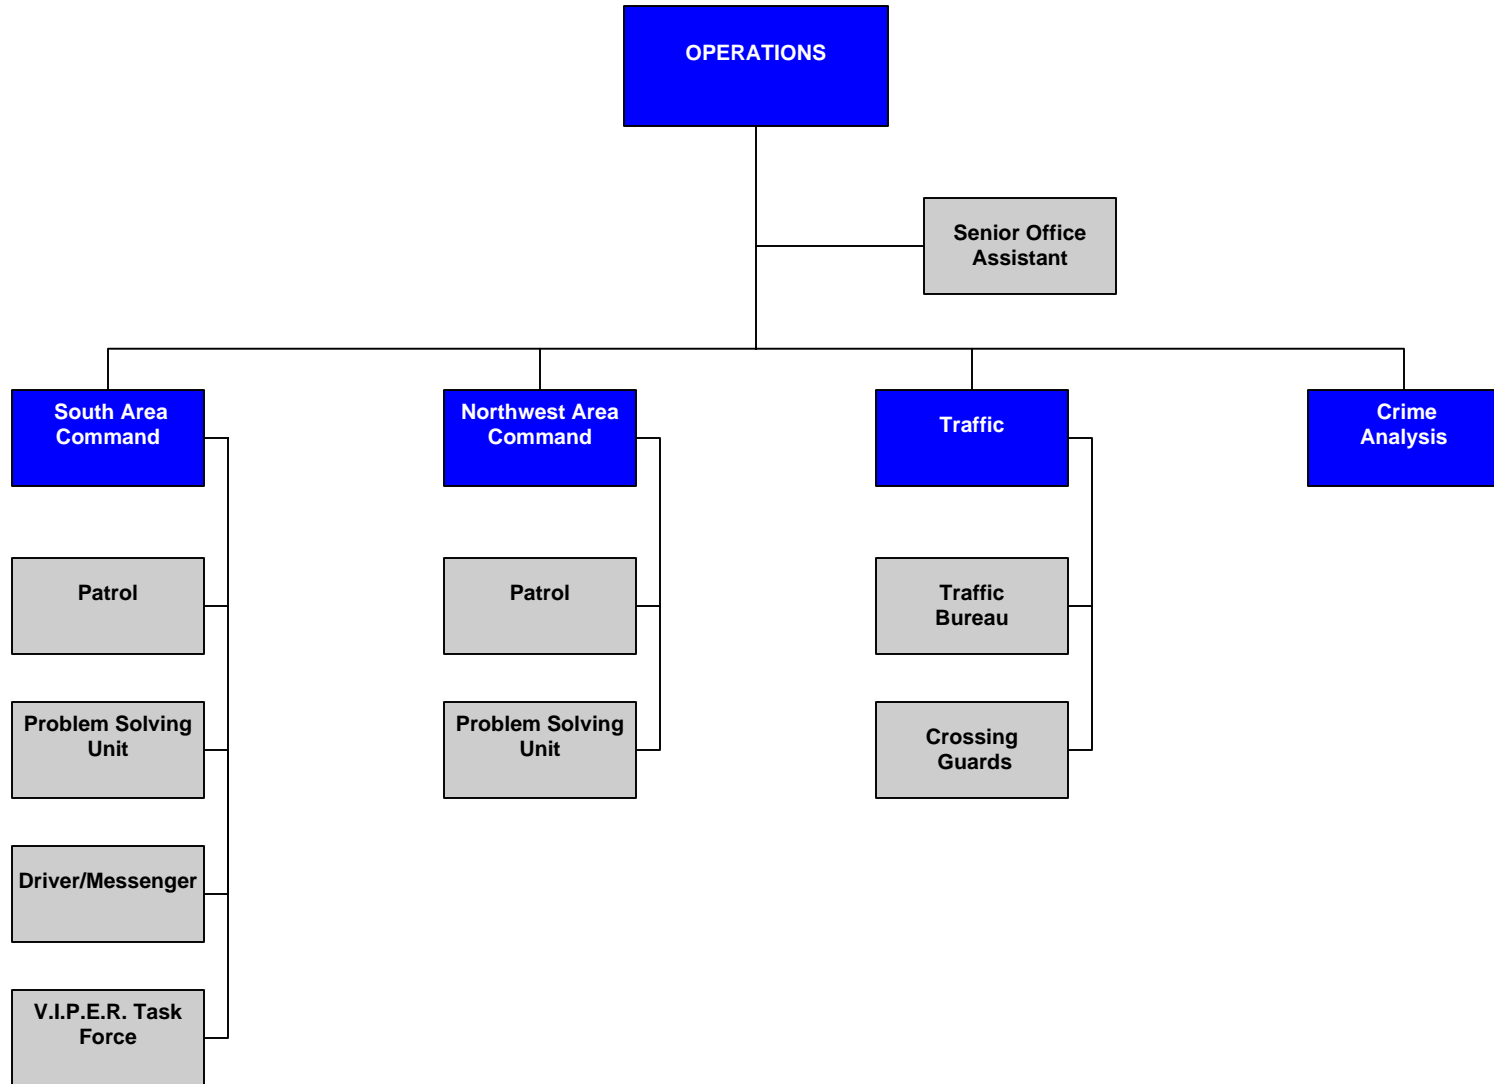

Effective 11/25/08

NORTH LAS VEGAS POLICE DEPARTMENT

DEPARTMENT COMMAND STRUCTURE

Effective 06/02/08

NORTH LAS VEGAS POLICE DEPARTMENT

DEPARTMENT COMMAND STRUCTURE

Effective 06/02/08

NORTH LAS VEGAS POLICE DEPARTMENT

DEPARTMENT COMMAND STRUCTURE

Effective 11/25/08

NORTH LAS VEGAS POLICE DEPARTMENT

DEPARTMENT COMMAND STRUCTURE

Effective 11/25/08

NORTH LAS VEGAS POLICE DEPARTMENT

DEPARTMENT COMMAND STRUCTURE

Effective 11/25/08