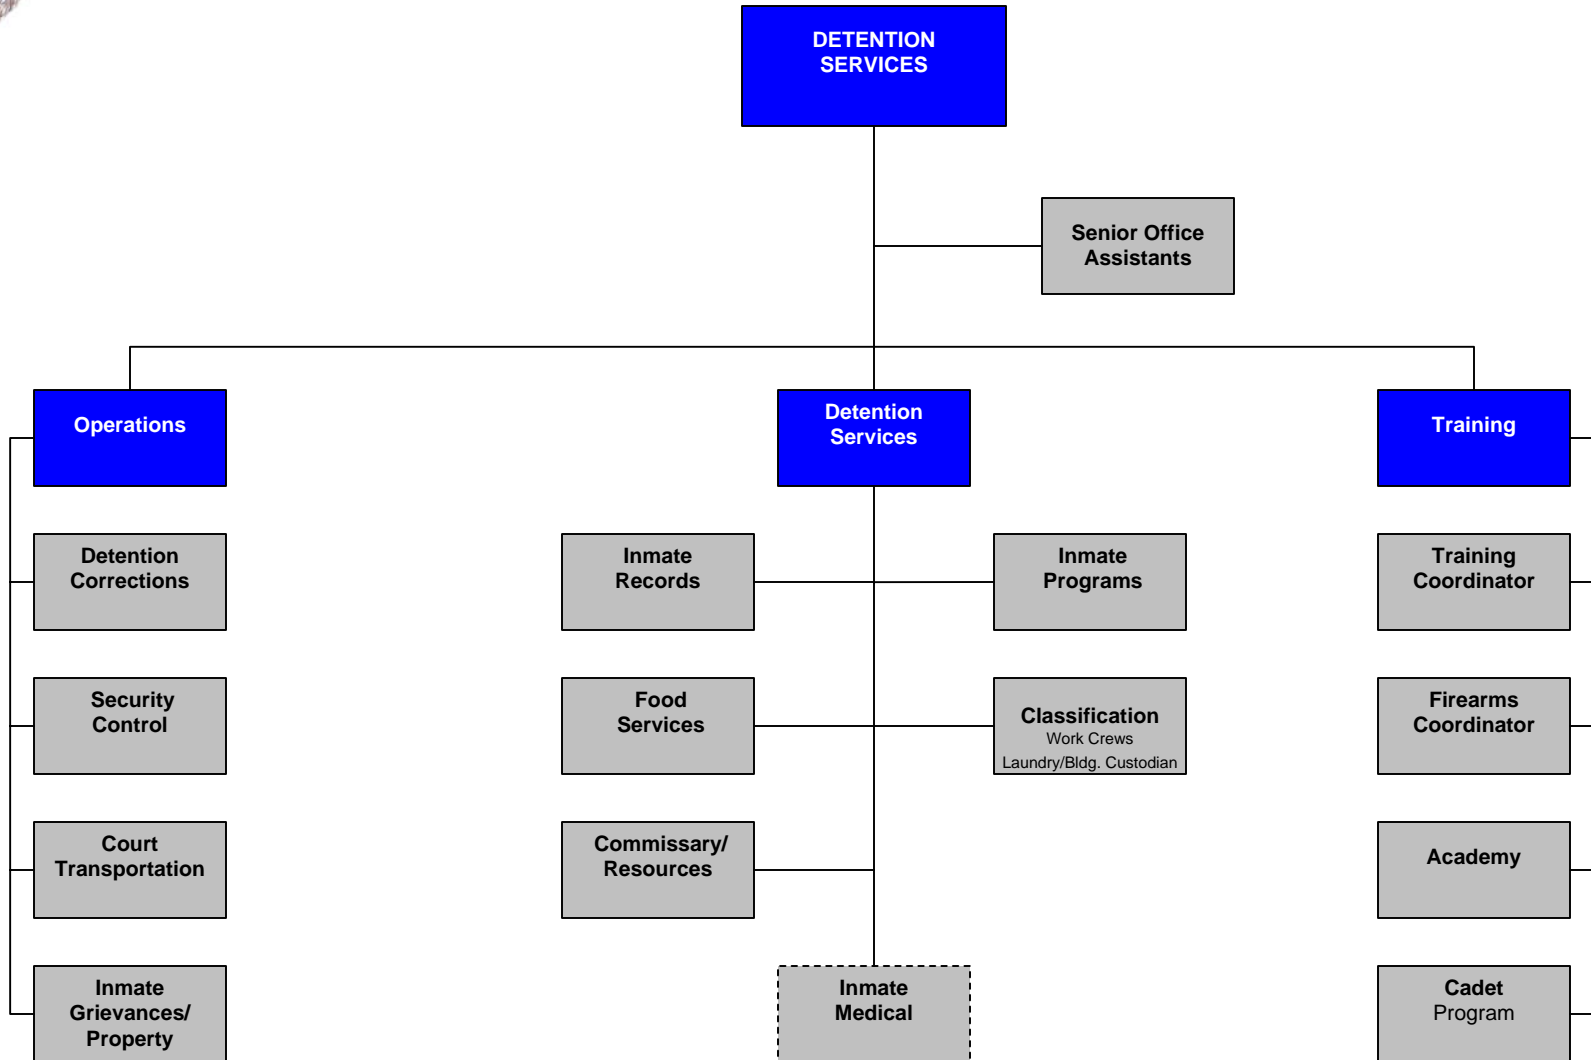

DEPARTMENT COMMAND STRUCTURE

Effective 11/25/08

NORTH LAS VEGAS POLICE DEPARTMENT

DEPARTMENT COMMAND STRUCTURE

Effective 11/25/08

NORTH LAS VEGAS POLICE DEPARTMENT

DEPARTMENT COMMAND STRUCTURE

Effective 11/25/08