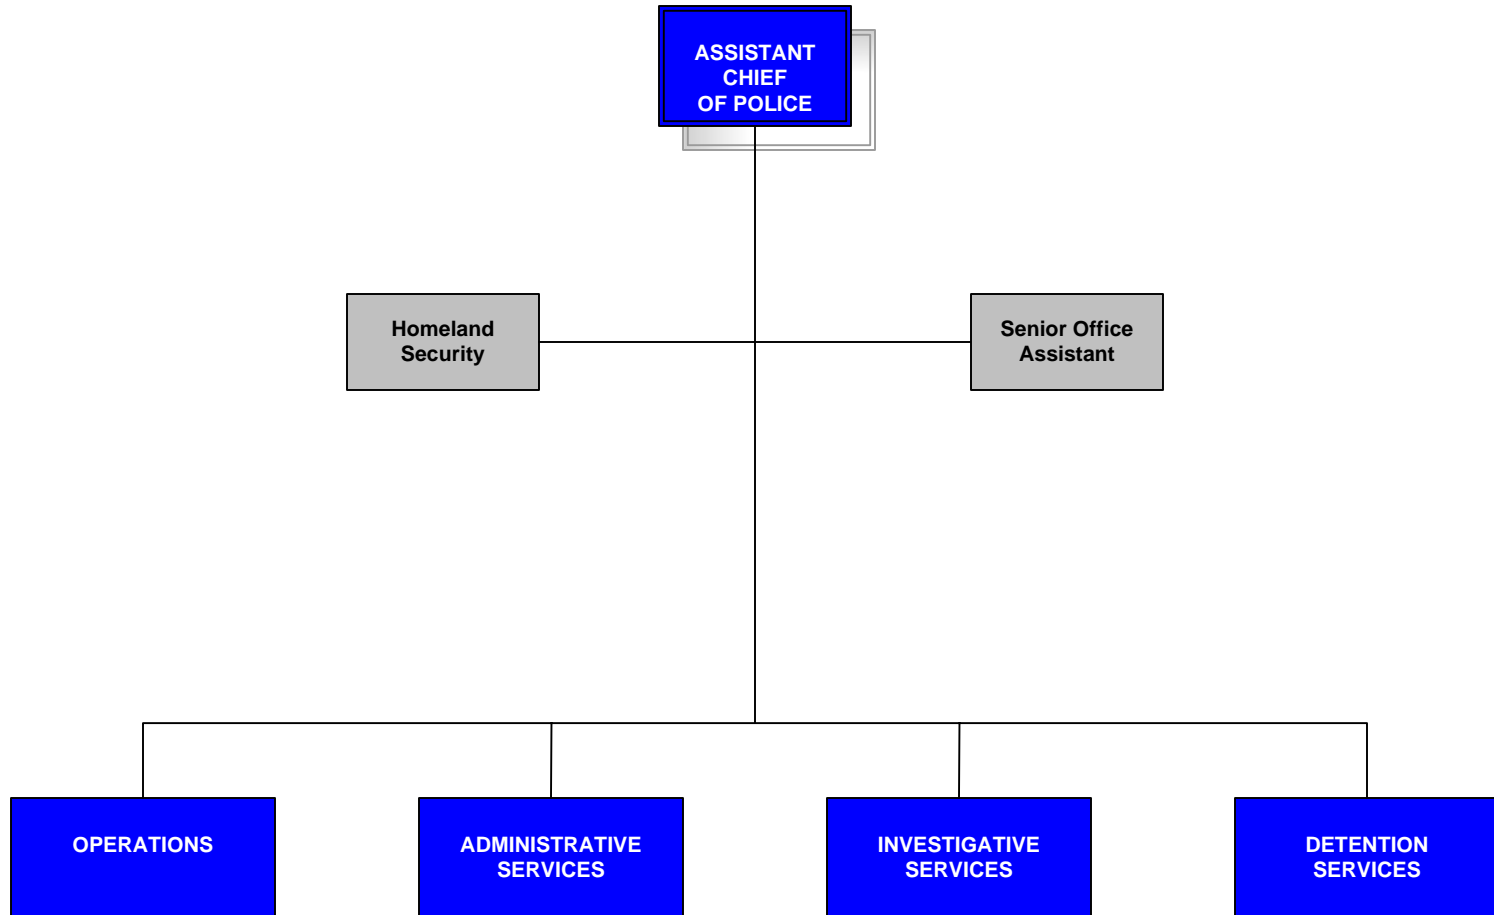

NORTH LAS VEGAS POLICE DEPARTMENT

DEPARTMENT COMMAND STRUCTURE

Effective 11/25/08

NORTH LAS VEGAS POLICE DEPARTMENT

DEPARTMENT COMMAND STRUCTURE

Effective 06/02/08

NORTH LAS VEGAS POLICE DEPARTMENT

DEPARTMENT COMMAND STRUCTURE

Effective 11/25/08

NORTH LAS VEGAS POLICE DEPARTMENT

DEPARTMENT COMMAND STRUCTURE

Effective 06/02/08

NORTH LAS VEGAS POLICE DEPARTMENT

DEPARTMENT COMMAND STRUCTURE

Effective 06/02/08

NORTH LAS VEGAS POLICE DEPARTMENT

DEPARTMENT COMMAND STRUCTURE

Effective 11/25/08

NORTH LAS VEGAS POLICE DEPARTMENT

DEPARTMENT COMMAND STRUCTURE

Effective 11/25/08

NORTH LAS VEGAS POLICE DEPARTMENT

DEPARTMENT COMMAND STRUCTURE

Effective 11/25/08