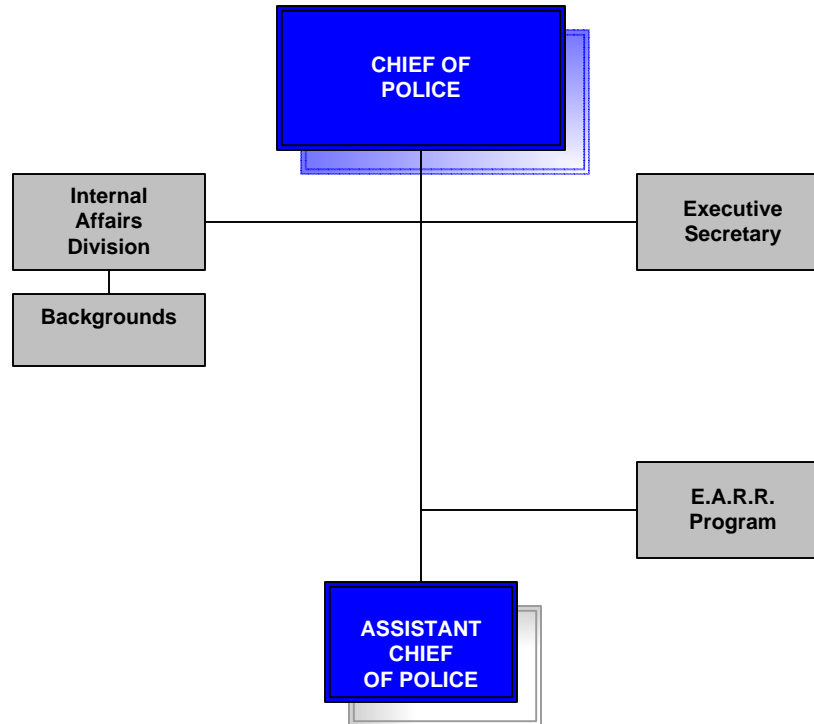

NORTH LAS VEGAS POLICE DEPARTMENT

DEPARTMENT COMMAND STRUCTURE

Effective 11/25/08

NORTH LAS VEGAS POLICE DEPARTMENT

DEPARTMENT COMMAND STRUCTURE

Effective 06/02/08

NORTH LAS VEGAS POLICE DEPARTMENT

DEPARTMENT COMMAND STRUCTURE

Effective 11/25/08

NORTH LAS VEGAS POLICE DEPARTMENT

DEPARTMENT COMMAND STRUCTURE

Effective 06/02/08

NORTH LAS VEGAS POLICE DEPARTMENT

DEPARTMENT COMMAND STRUCTURE

Effective 06/02/08

NORTH LAS VEGAS POLICE DEPARTMENT

DEPARTMENT COMMAND STRUCTURE

Effective 11/25/08

NORTH LAS VEGAS POLICE DEPARTMENT

DEPARTMENT COMMAND STRUCTURE

Effective 11/25/08

NORTH LAS VEGAS POLICE DEPARTMENT

DEPARTMENT COMMAND STRUCTURE

Effective 11/25/08