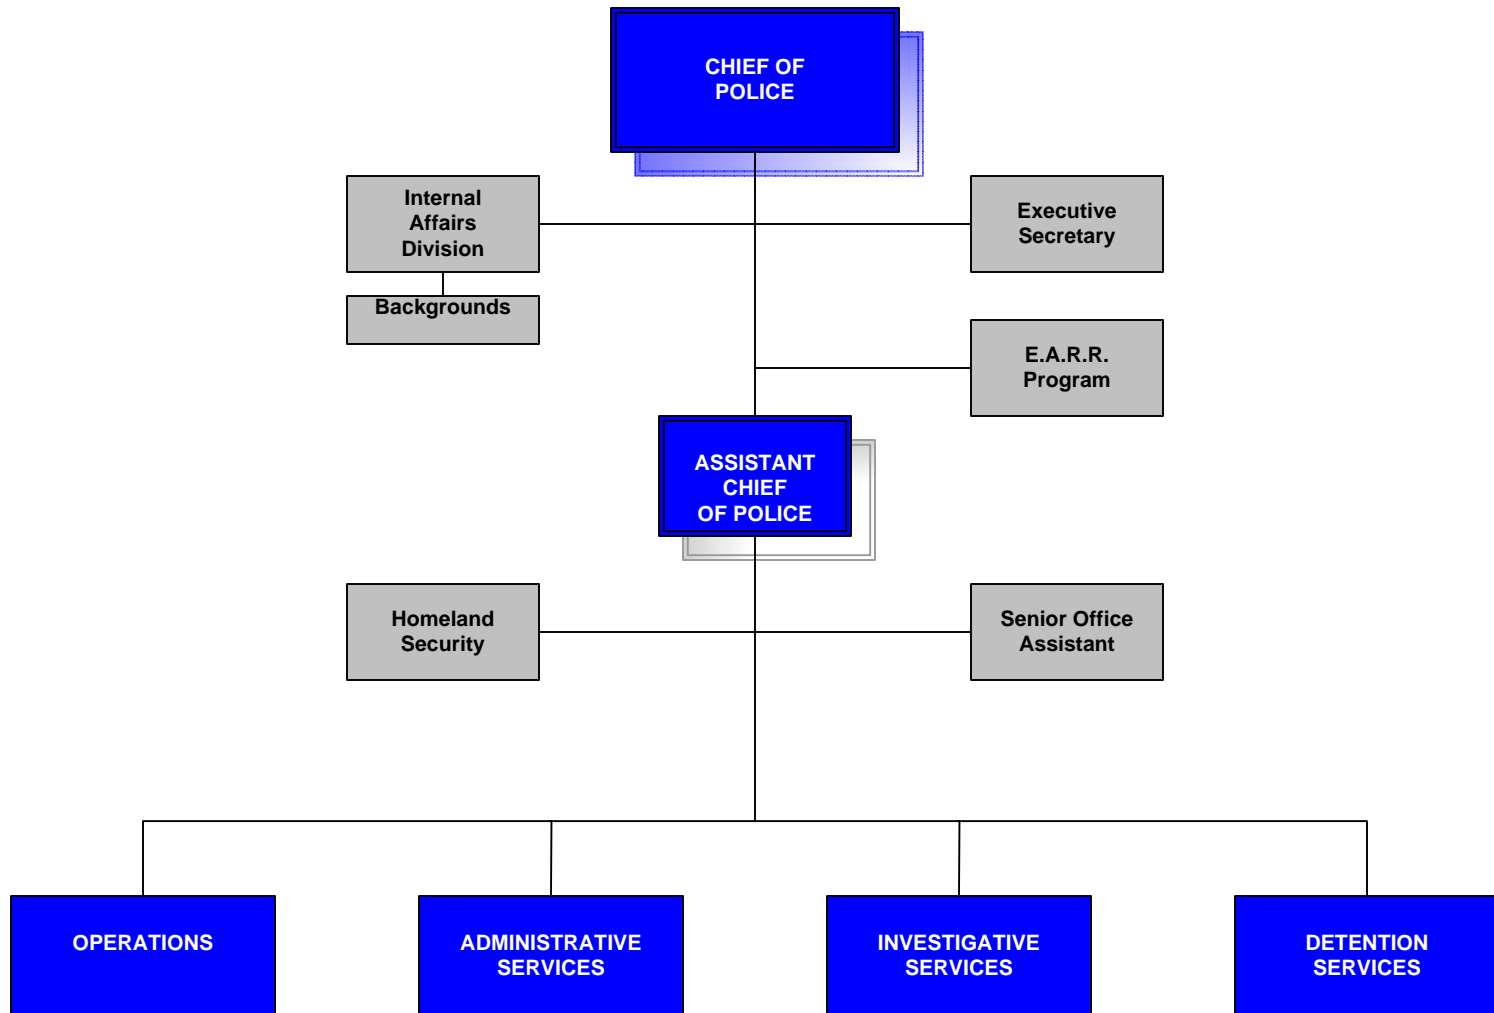

NORTH LAS VEGAS POLICE DEPARTMENT

DEPARTMENT COMMAND STRUCTURE

Effective 11/25/08

NORTH LAS VEGAS POLICE DEPARTMENT

DEPARTMENT COMMAND STRUCTURE

Effective 06/02/08

NORTH LAS VEGAS POLICE DEPARTMENT

DEPARTMENT COMMAND STRUCTURE

Effective 11/25/08

NORTH LAS VEGAS POLICE DEPARTMENT

DEPARTMENT COMMAND STRUCTURE

Effective 06/02/08

NORTH LAS VEGAS POLICE DEPARTMENT

DEPARTMENT COMMAND STRUCTURE

Effective 06/02/08

NORTH LAS VEGAS POLICE DEPARTMENT

DEPARTMENT COMMAND STRUCTURE

Effective 11/25/08

NORTH LAS VEGAS POLICE DEPARTMENT

DEPARTMENT COMMAND STRUCTURE

Effective 11/25/08

NORTH LAS VEGAS POLICE DEPARTMENT

DEPARTMENT COMMAND STRUCTURE

Effective 11/25/08