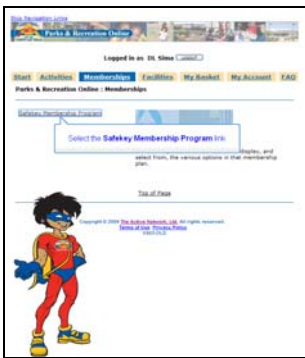

Purchase Safekey AM & PM punches on line!!!

Select **Register for a Parks and Recreation Activity**

Select **Click here to access the Parks & Recreation Online web site**

Select the **Login link**

Enter your Login ID
You can get your Login ID from any CNLV Parks and Recreation Center or from your Safekey site.

Enter your Account PIN
You can get your Account Pin from any CNLV Parks & Recreation Center or from your Safekey site

Select the **Memberships tab**

Select **Safekey Membership Program**

Select the **Safekey Complex link**