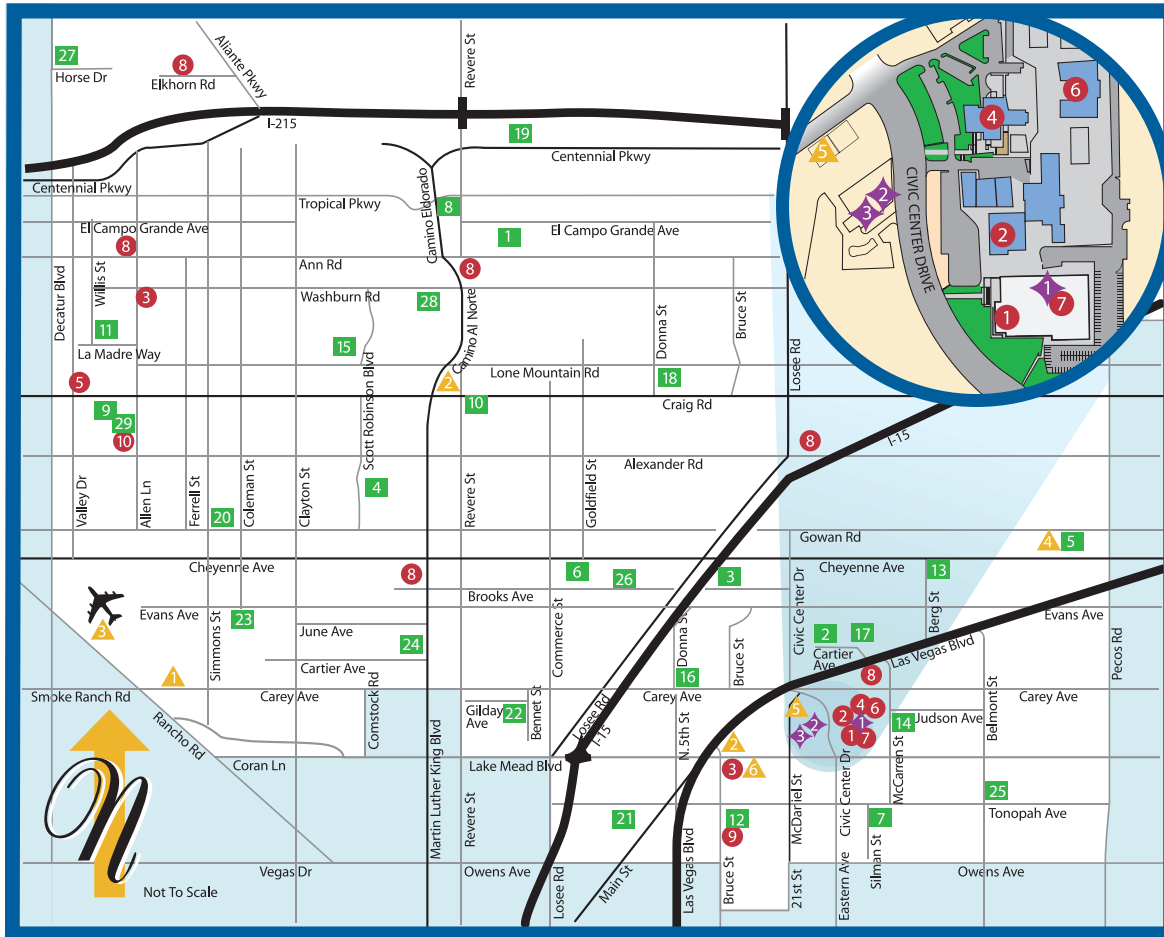

City of North Las Vegas Facility and Services Map

**● City Facilities and Services**

1. City Hall
2. Municipal Court
3. Police Station
4. Library Main Branch
5. Library Northwest Branch
6. Detention Center
7. Business License
8. Fire Stations
9. Neighborhood Recreation Center
10. Silver Mesa Recreation Center

**◆ Utilities**

1. Water, City of North Las Vegas
2. Southwest Gas
3. Nevada Power

**■ City Parks and Pools**

1. Antonello School Park
2. Boris Terrace Park
3. Brooks Tot Lot
4. Cheyenne Ridge Park
5. Cheyenne Sports Complex
6. City View Park
7. College Park
8. Eldorado Park
9. Flores Park
10. Gold Crest Park
11. Goynes Park
12. Hartke Park/Pool/Rec Center
13. Hebert Memorial Park
14. Joe Kneip Park
15. Monte Vista Park
16. Petiitti Park/Pool
17. Rotary Tot Lot
18. Richard Tam Park
19. Seastrand Park

20. Simmons/Gowan Park
21. Tonopah Park
22. Valley View Park
23. Windsor Park
24. Walker Pool/Park
25. Tom Williams School Park
26. Community Golf Course
27. Regional Park Model Air-Flying
28. Lower Las Vegas Wash
29. Silver Mesa Aquatic Center

**▲ Other**

1. Department of Motor Vehicles
2. Post Offices
3. North Las Vegas Airport
4. Community College of Southern Nevada
5. North Las Vegas Chamber of Commerce
6. Lake Mead Hospital